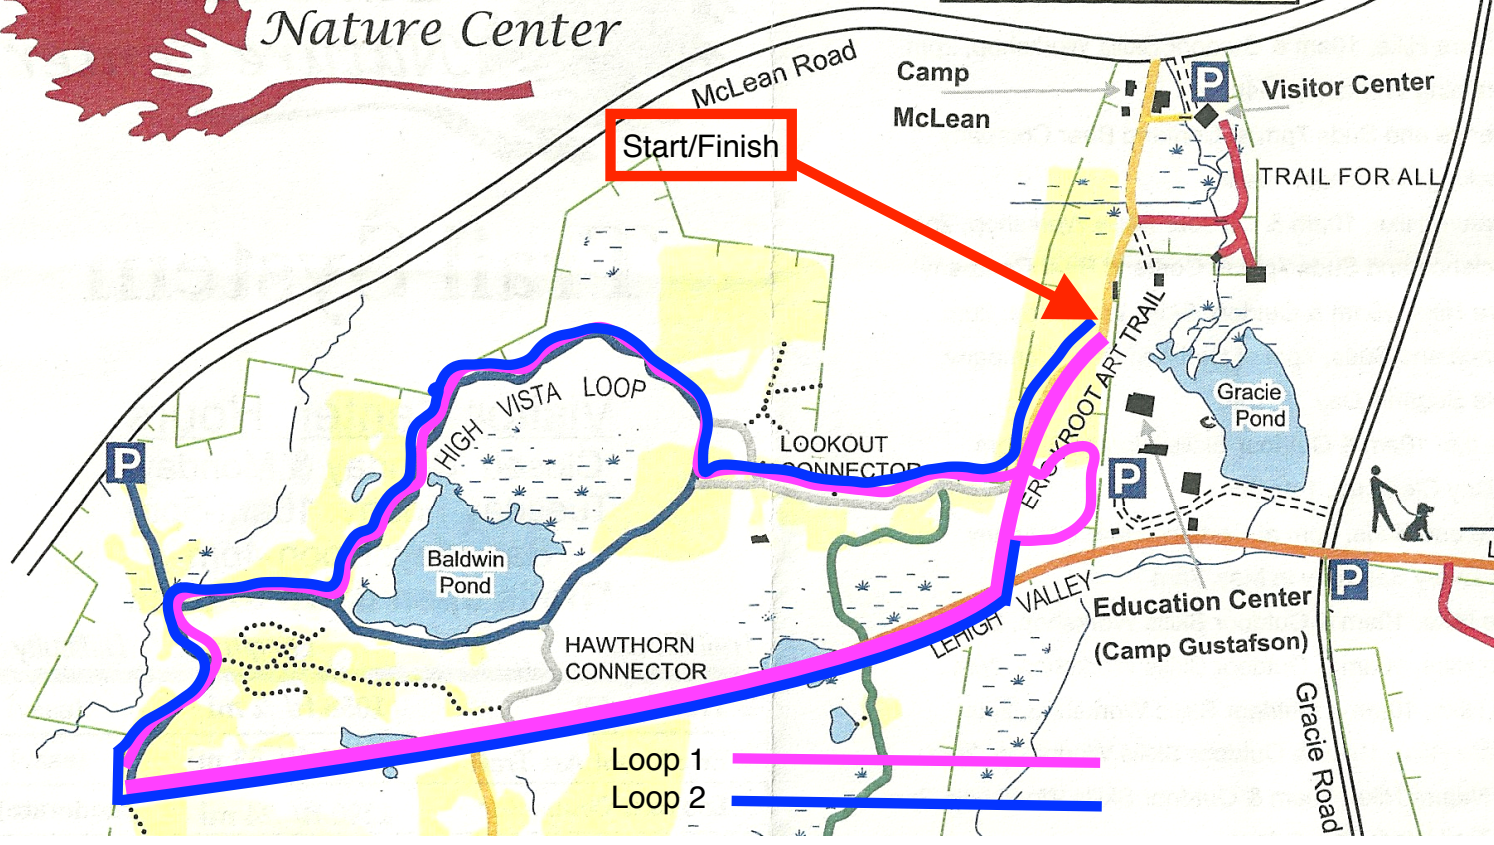

# Lime Hollow Nature Center

Trail-Ready Wheelchair at the Visitor Center

Start/Finish

Loop 1  
Loop 2